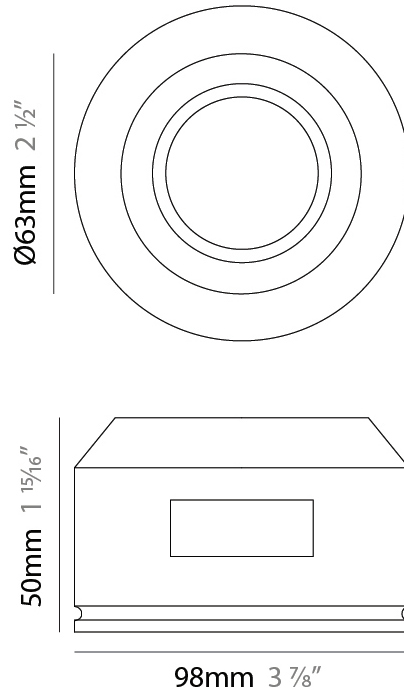

1. To build a product code in our configurator select the specify button on the base model # product page
2. To build a manual product code on this datasheet choose from the options listed below in blue font and add the suffix to the base model #

GENERAL

Series: Invisibili _____
Brand: Panzeri _____
Division: Design _____
Mounting Type: Trimless _____
Mounting Location: Wall _____

PHYSICAL

Shape: Round _____
Diameter (mm): 98 _____
Diameter (in): 3 7/8 _____
Height (mm): 50 _____
Height (in): 1 15/16 _____
Min. Recessing Depth (mm): 140 _____
Min. Recessing Depth (in): 5 1/2 _____
Light Distribution: Direct _____
Weight (kg): 0.24 _____
Weight (lbs): 0.52 _____
Fixture Finish: WHI _____
Fixture Material: Plaster _____

ELECTRICAL

Lamp Type: LED _____
Input Wattage (W): 8.5 _____
Total Output Wattage (W): 6.8 _____
Dimming: Non-Dimming / Phase Dimming (120Vac only) / 0-10V Dimming _____
Driver Included: No _____
Driver Location: Remote _____
Driver Type: Constant Current - 120 / 277Vac _____
Driver Class: Class 2 _____
Input Voltage (V): 120 - 277 _____
Constant Current (MA): 250 _____

LED

Number of LEDs: 1 _____
Color Temperature (°K): 2700 / 3000 / 4000 _____
Max. Delivered Lumen (lm): 806 / 854 / 1053 _____
CRI: >90 CRI _____
Lamp Life (hrs): 50000 _____

OPTICAL

Optic°: 35 _____
Adjustability: Fixed _____

RATINGS AND CERTIFICATIONS

Certified By: Certified for North American Standards _____
IP rating: IP20 _____